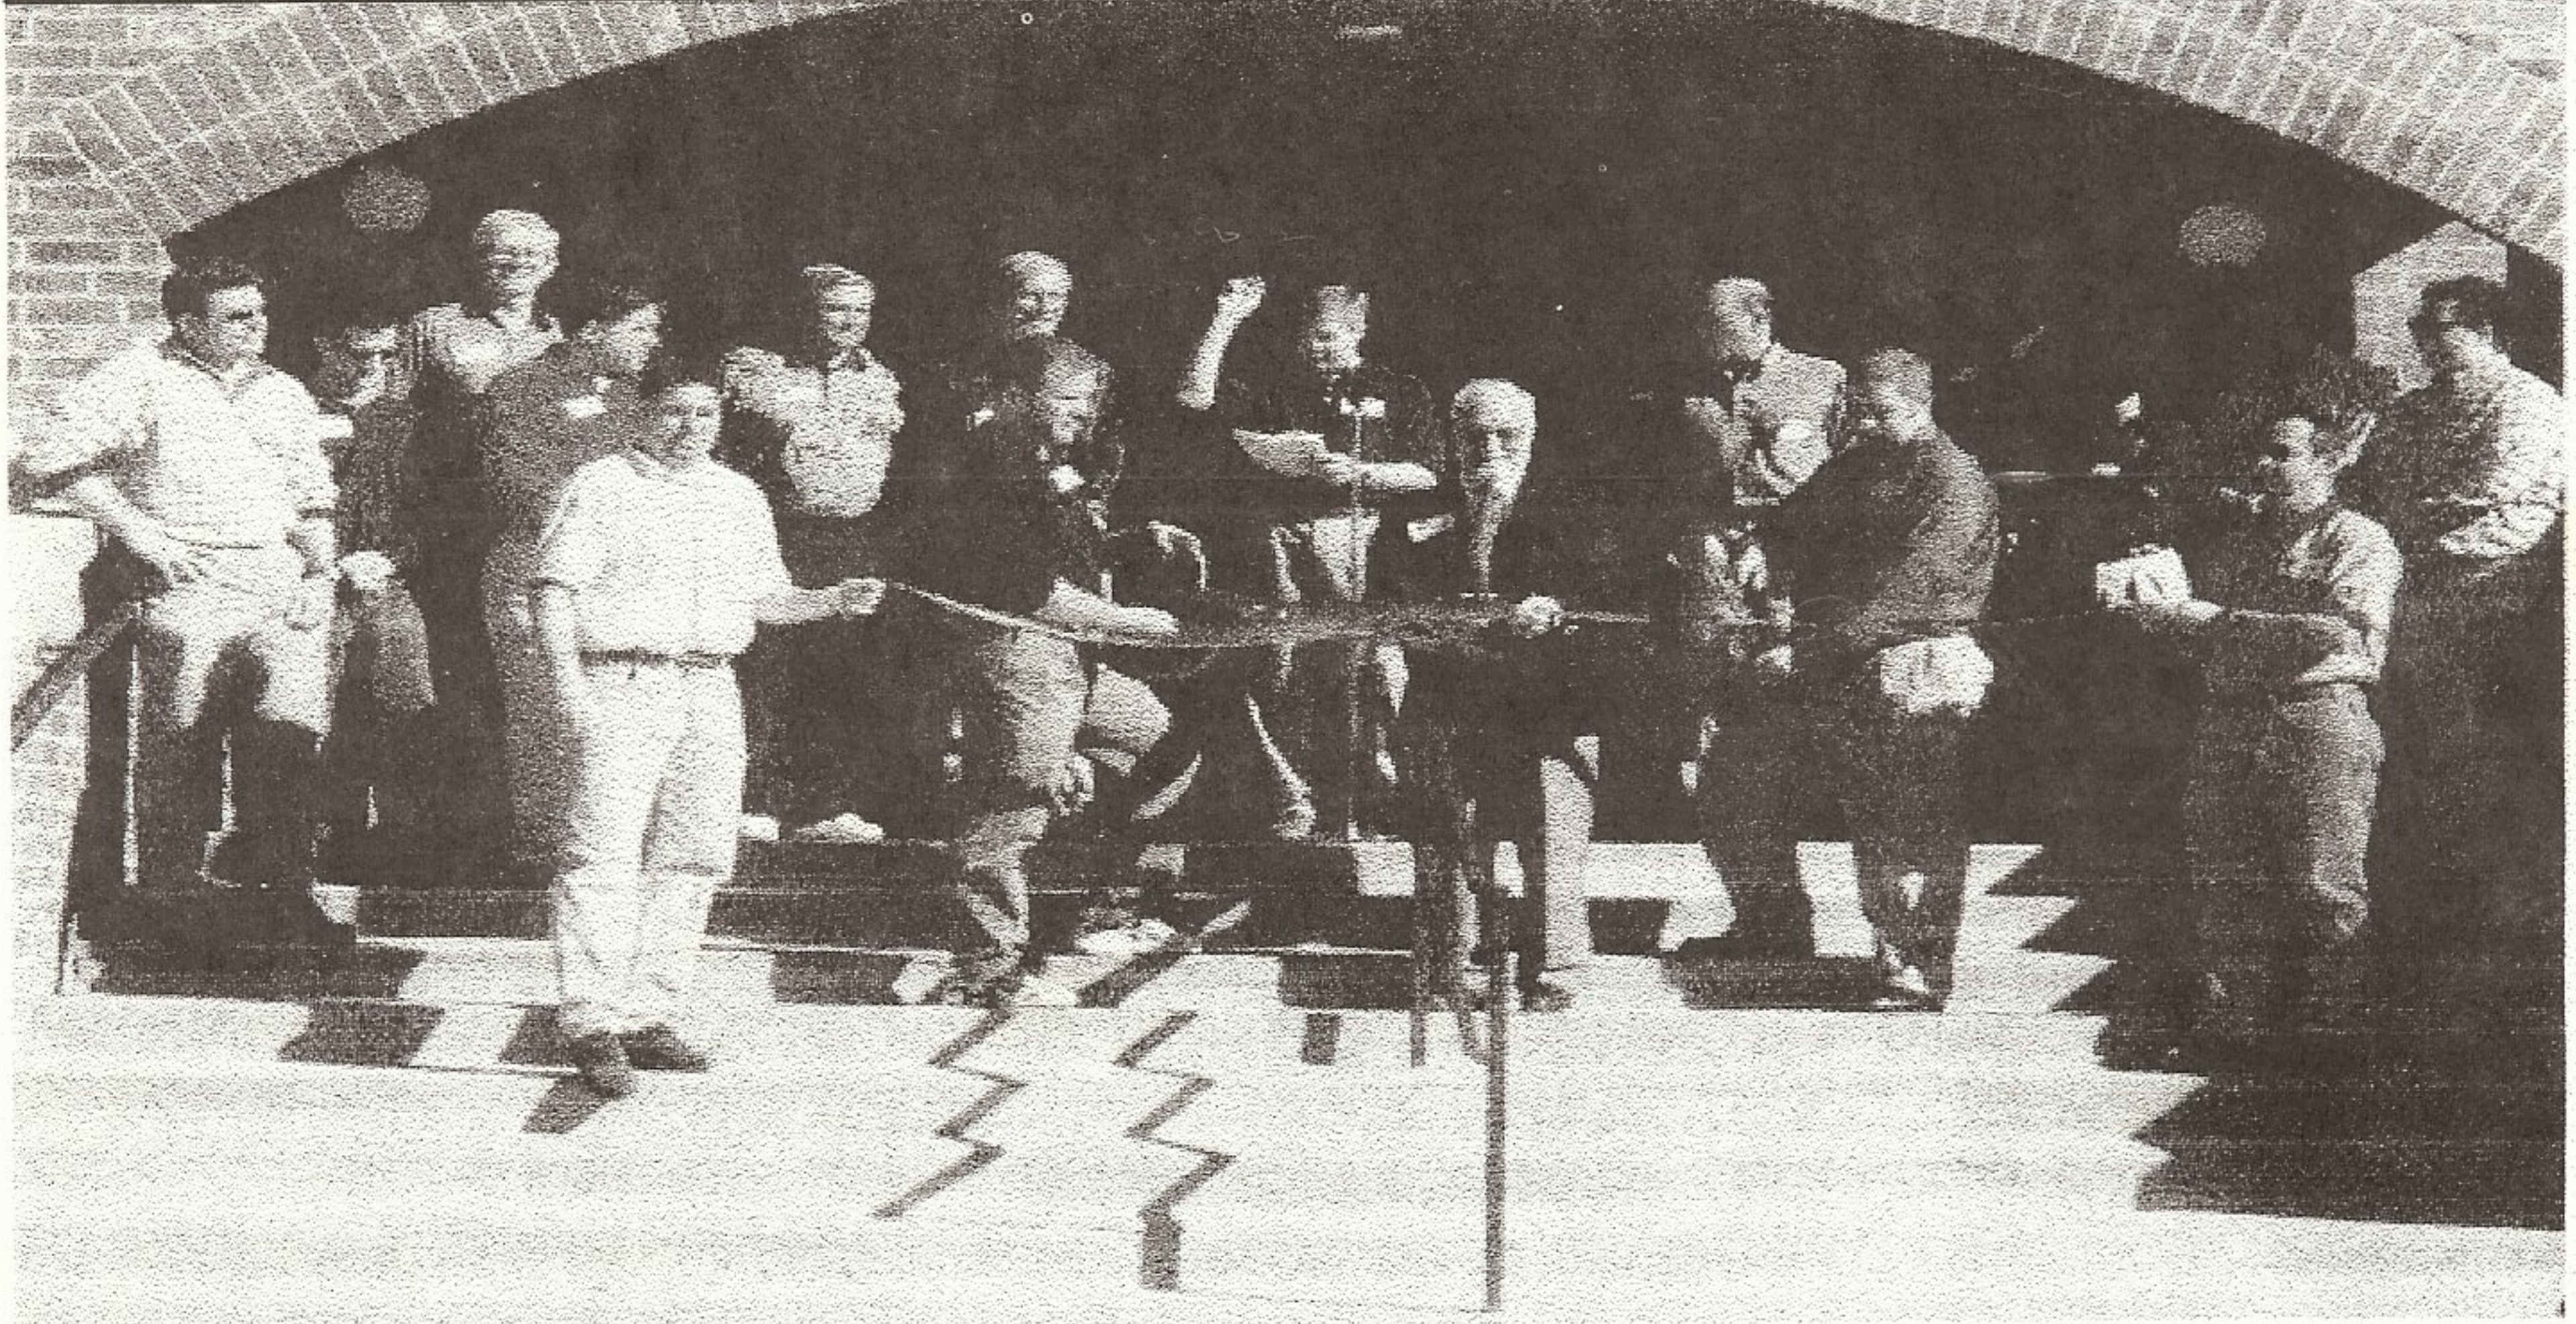

The Delta Nu Alumni Fundraising Update

The Tradition Continues-Spring 2000 Update

March 2000

This issue of the Delta Nu is dedicated to Larry Apple and Todd Schuler

Delta-Nu Chapter Dedicates New Fraternity House

Darkness fell on Delta-Nu on November 16, 1996—the fire that destroyed the TKE house at 222 W. Cooper. A structure was lost that day, but the spirit and love of the fraternity lives on. The new TKE house was built and occupied by 1999. On behalf of every frater of Delta Nu, we would especially like to thank fraters Larry Apple and Todd Shuler for their dedication and hard work in building the new TKE house.